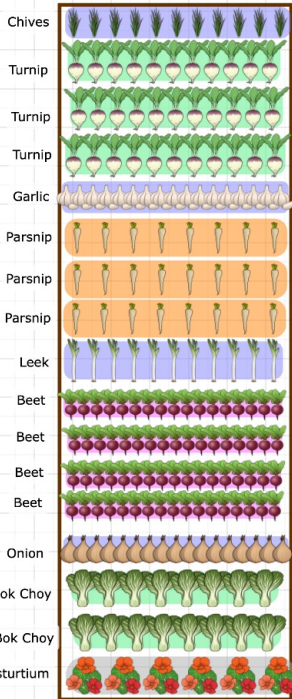

3F

3E Irrigation: 1/4" tubing along each planted row

3D Irrigation: 1/4" tubing along each planted row

3C Irrigation: 1/4" tubing along each planted row

3B

3A