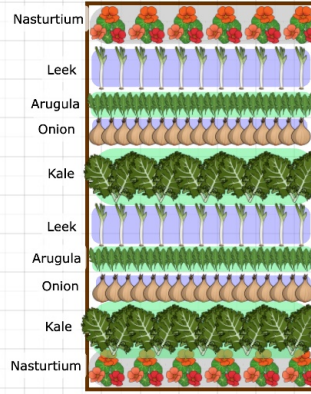

3F

3E Irrigation: 1/4" tubing along each planted row

3D Irrigation: 1/4" tubing along each planted row

3C Irrigation: 1/4" tubing along each planted row

3B

3A