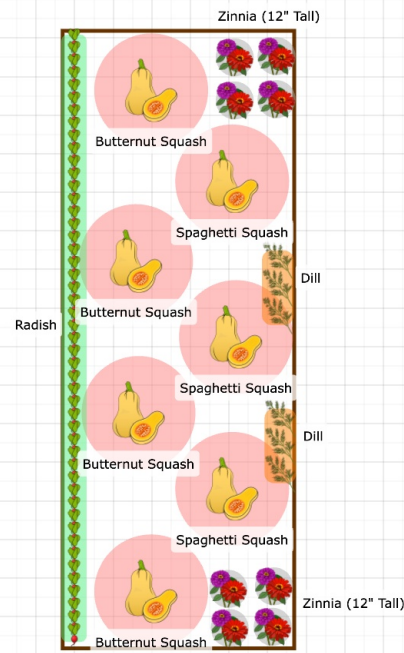

3F

3E Irrigation: 1/4" tubing along each planted row

3D Irrigation: 1/4" tubing along each planted row

3C Irrigation: 1/4" tubing along each planted row

3B

3A