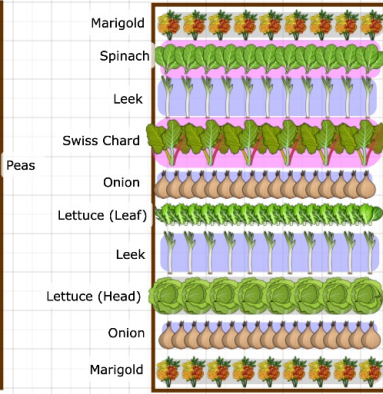

3F

3E Irrigation: 1/4" tubing along each planted row

3D Irrigation: 1/4" tubing along each planted row

3C Irrigation: 1/4" tubing along each planted row

3B

3A